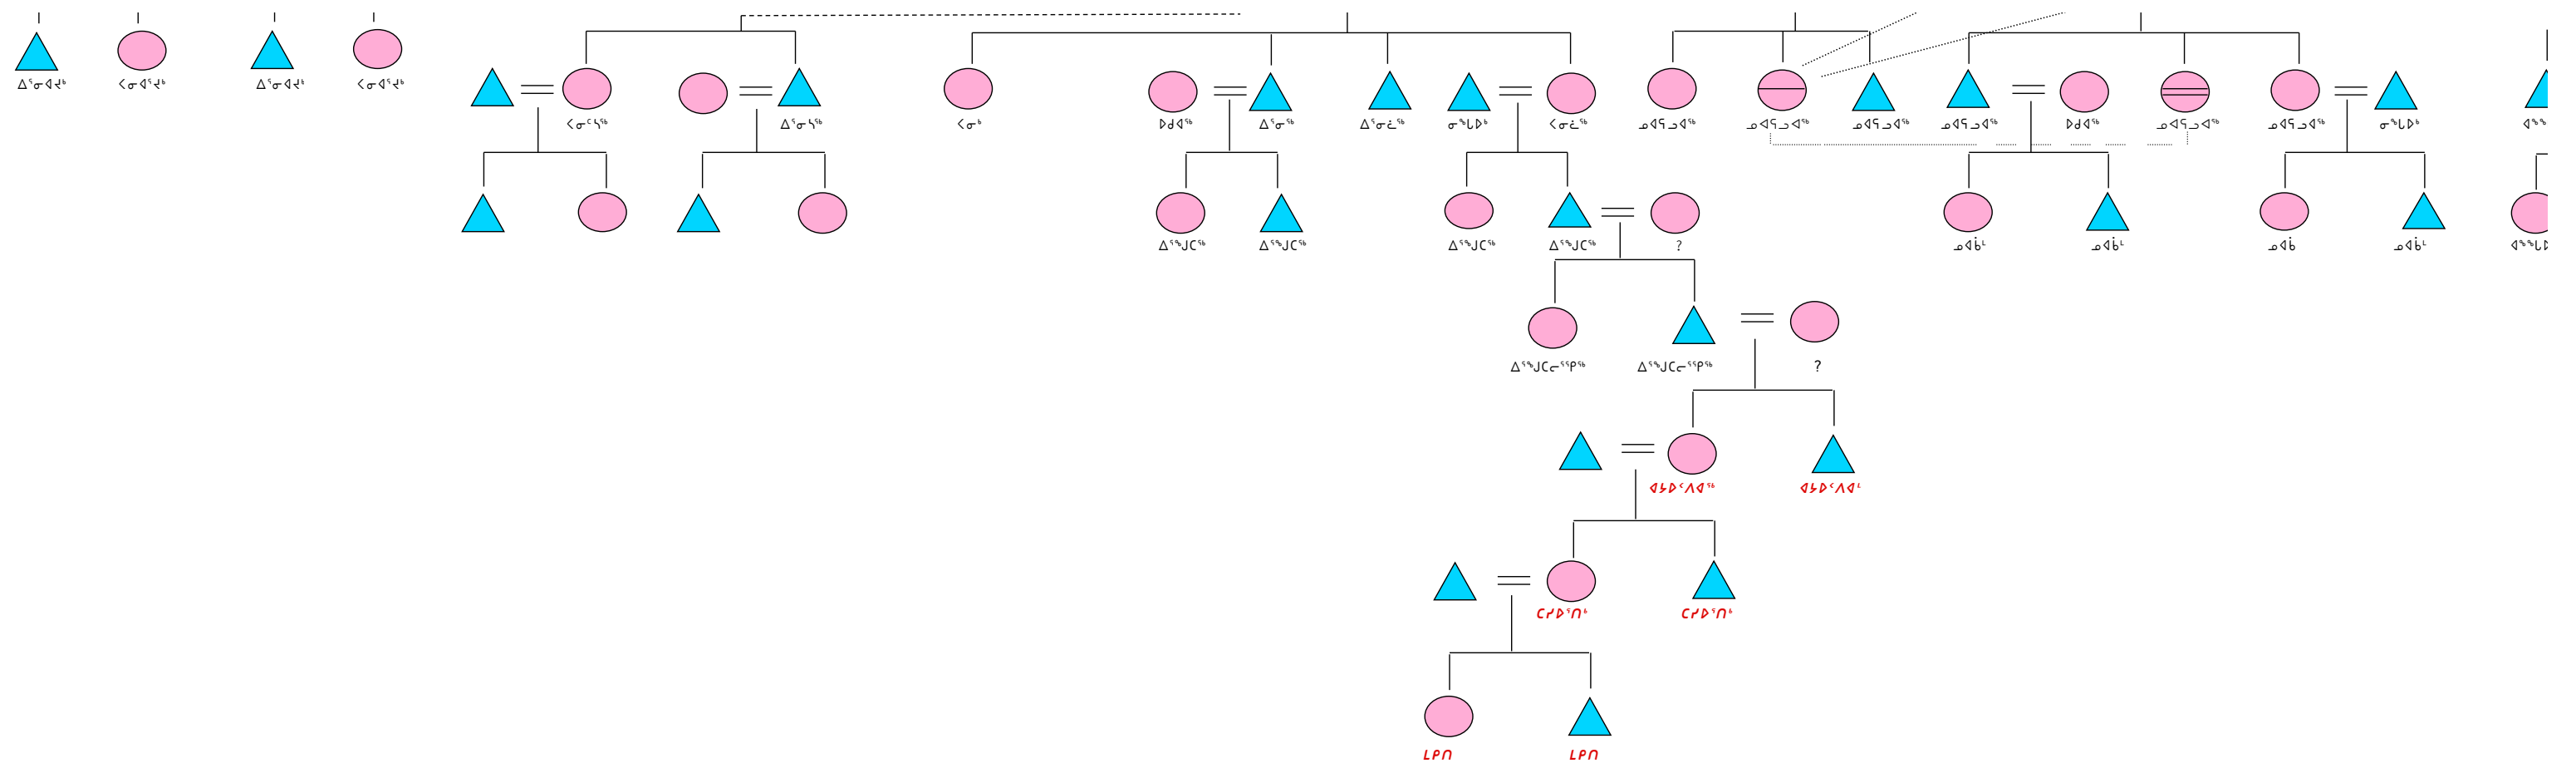

ᑕᓯᐅᓂᓐᓴᑦᑲᑦᑲᑦ  
 ᑦᑲᑦᑲᑦᑲᑦ ᑦᑲᑦᑲᑦᑲᑦ ᑦᑲᑦᑲᑦᑲᑦ  
 02-sept-08

- ᐅᑦᑲᑦ me
- ᑦᑲᑦ female
- ᑦᑲᑦᑲᑦ ᑦᑲᑦᑲᑦᑲᑦᑲᑦ ᑲᑲᑦᑲᑦ female adopted out
- ᑦᑲᑦᑲᑦ ᑲᑲᑦᑲᑦᑲᑦᑲᑦ ᑲᑲᑦᑲᑦ female adopted in
- ▲ ᑦᑲᑦᑲᑦ male
- ▲ ᑦᑲᑦᑲᑦᑲᑦ ᑦᑲᑦᑲᑦᑲᑦᑲᑦ ᑲᑲᑦᑲᑦ male adopted in
- ▲ ᑦᑲᑦᑲᑦᑲᑦ ᑲᑲᑦᑲᑦᑲᑦᑲᑦ ᑲᑲᑦᑲᑦ male adopted out
- ᑦᑲᑦᑲᑦ family symbol

NF INUKTITUT

HUDSON BAY FEMALE KINSHIP TERMS