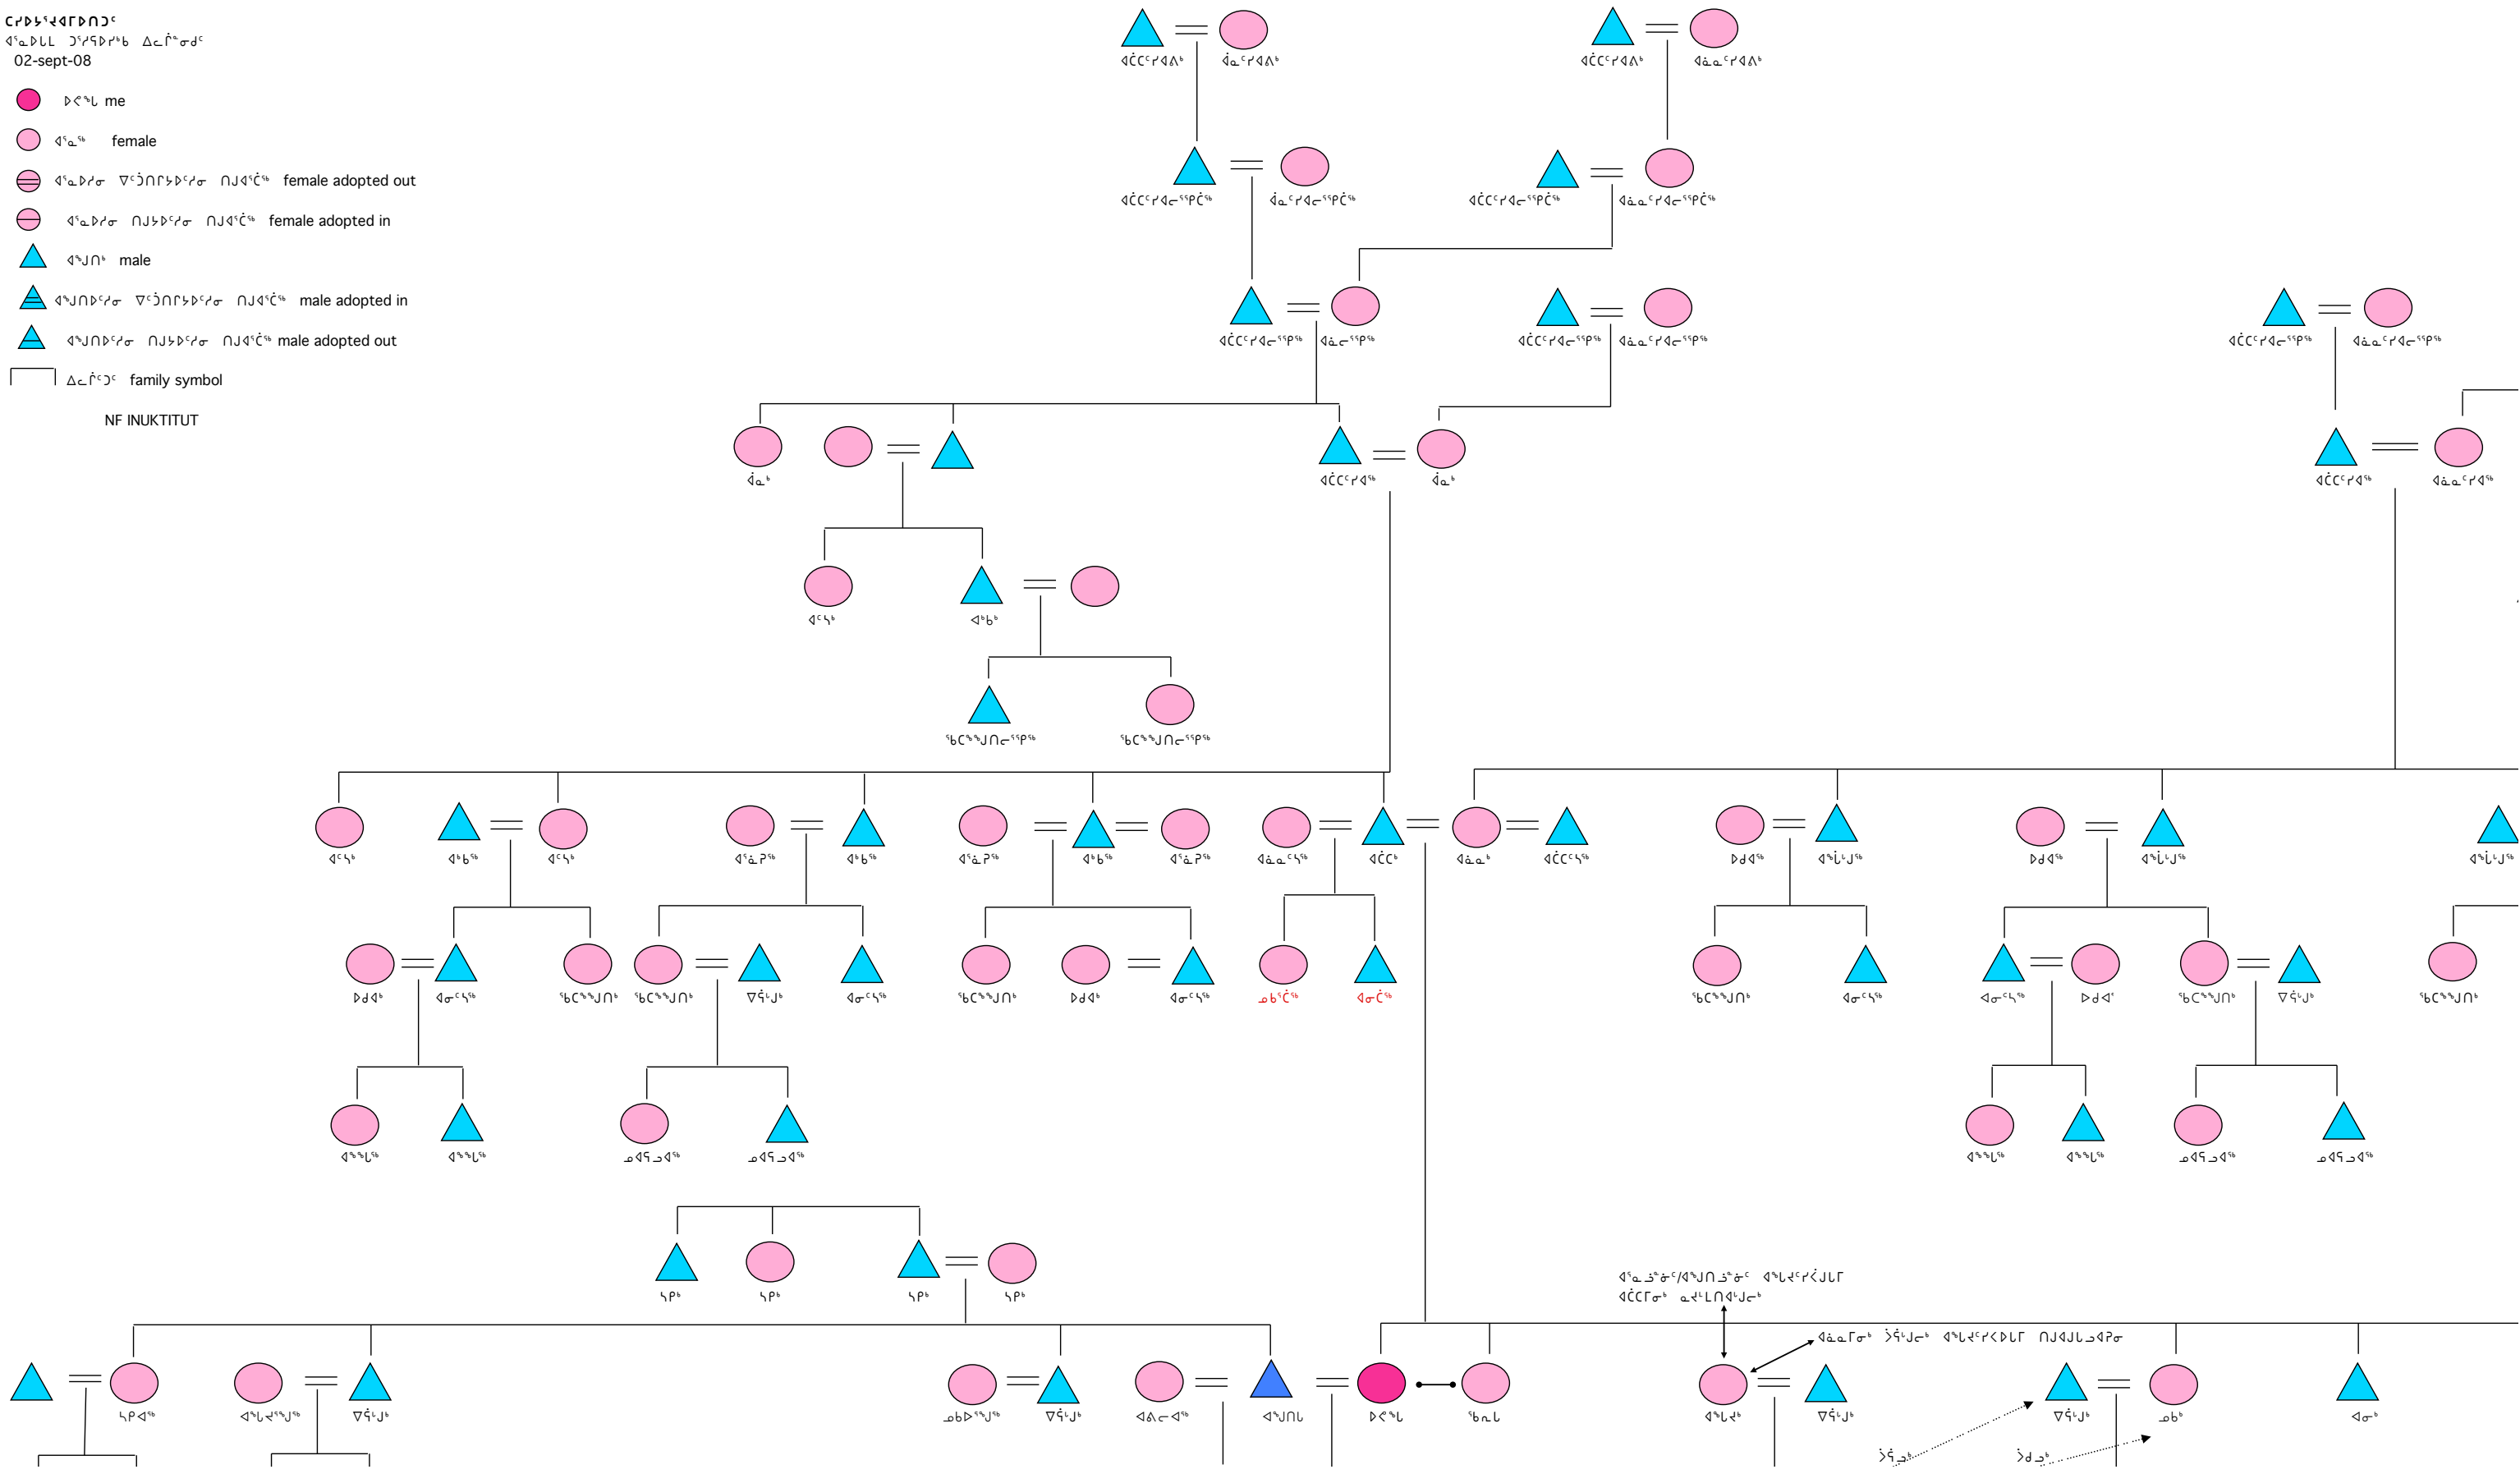

ᑕᓯᐅᓂᓐᓴᑦᑲᑦᑲᑦ  
 ᑦᑲᑦᑲᑦᑲᑦ ᑦᑲᑦᑲᑦᑲᑦ ᑦᑲᑦᑲᑦᑲᑦ  
 02-sept-08

- ᐅᑦᑲᑦ me
- ᑦᑲᑦ female
- ᑦᑲᑦᑲᑦ ᑦᑲᑦᑲᑦᑲᑦᑲᑦ ᑲᑲᑦᑲᑦ female adopted out
- ᑦᑲᑦᑲᑦ ᑲᑲᑦᑲᑦᑲᑦᑲᑦ ᑲᑲᑦᑲᑦ female adopted in
- ▲ ᑦᑲᑦᑲᑦ male
- ▲ ᑦᑲᑦᑲᑦᑲᑦ ᑦᑲᑦᑲᑦᑲᑦᑲᑦ ᑲᑲᑦᑲᑦ male adopted in
- ▲ ᑦᑲᑦᑲᑦᑲᑦ ᑲᑲᑦᑲᑦᑲᑦᑲᑦ ᑲᑲᑦᑲᑦ male adopted out
- ᑦᑲᑦᑲᑦ family symbol

NF INUKTITUT

HUDSON BAY FEMALE KINSHIP TERMS